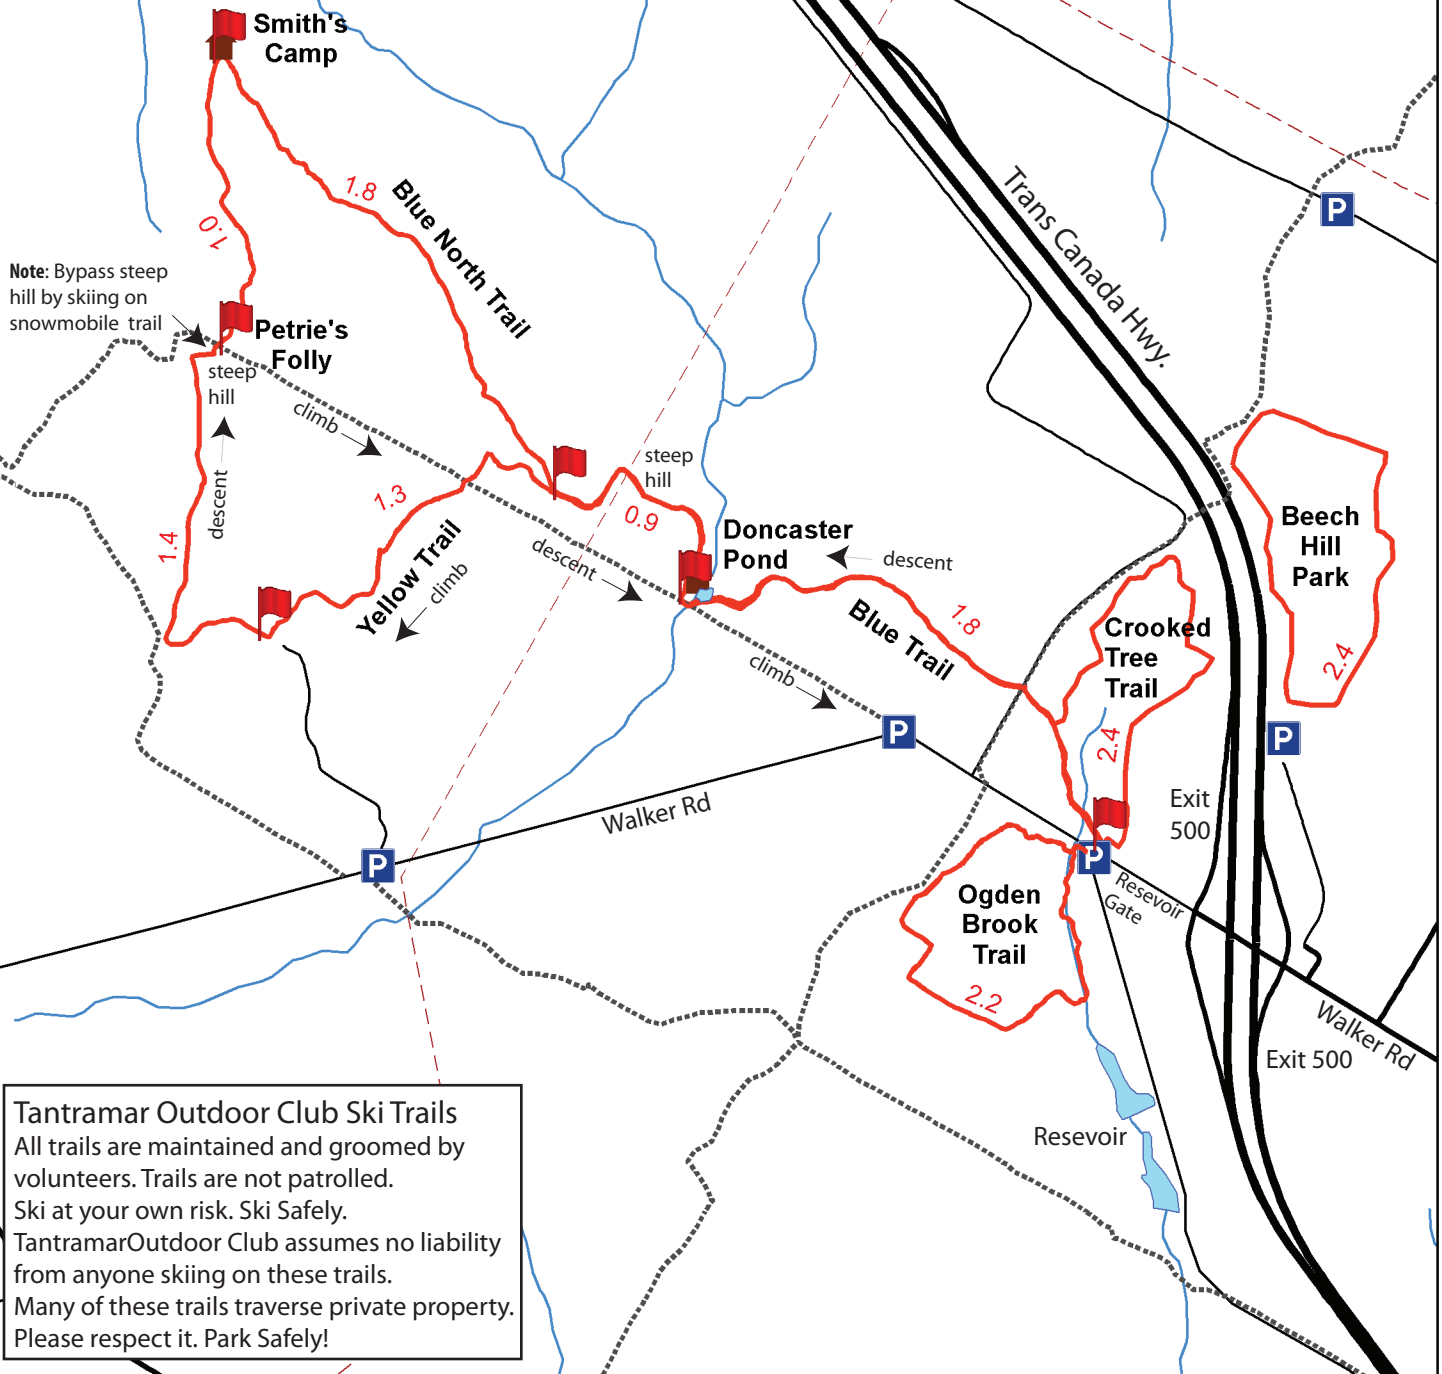

Legend

- Ski Trail (Groomed when possible)
- Snowmobile
- Roads**
- Divided Highway
- Paved
- Unpaved
- Powerlines

Note: Bypass steep hill by skiing on snowmobile trail

Tantramar Outdoor Club Ski Trails
All trails are maintained and groomed by volunteers. Trails are not patrolled.
Ski at your own risk. Ski Safely.
TantramarOutdoor Club assumes no liability from anyone skiing on these trails.
Many of these trails traverse private property. Please respect it. Park Safely!